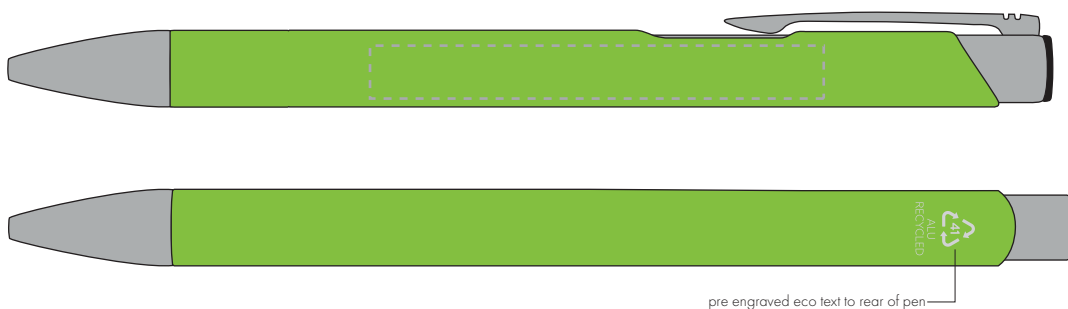

Your Ref:

Quantity:

Product Code: TPC982001

Our Ref:

Version: 1

Product Colour: LIGHT GREEN

PRINTING CONCERNS:

We stock this item in the following colours

**PANTONE REFERENCE(S)**

● Colour 1

● Colour 2

● Colour 3

● Colour 4

ARTWORK SCALE 100%

ARTWORK SCALE 100%

Side Print Area:

60mm x 7mm

pre engraved eco text to rear of pen

Product Image for visualisation
- colours may vary

The dashed line is to demonstrate print area and will not appear on your printed item

PLEASE NOTE:

- All colours including print and product are for visual purposes only and should not be regarded as the actual colour of the product and print.
- Some products may vary from batch to batch and may differ from previous orders.
- The colour and texture of a product can also have an effect on the final print colour.
- By approving this order we accept that you understand these terms.